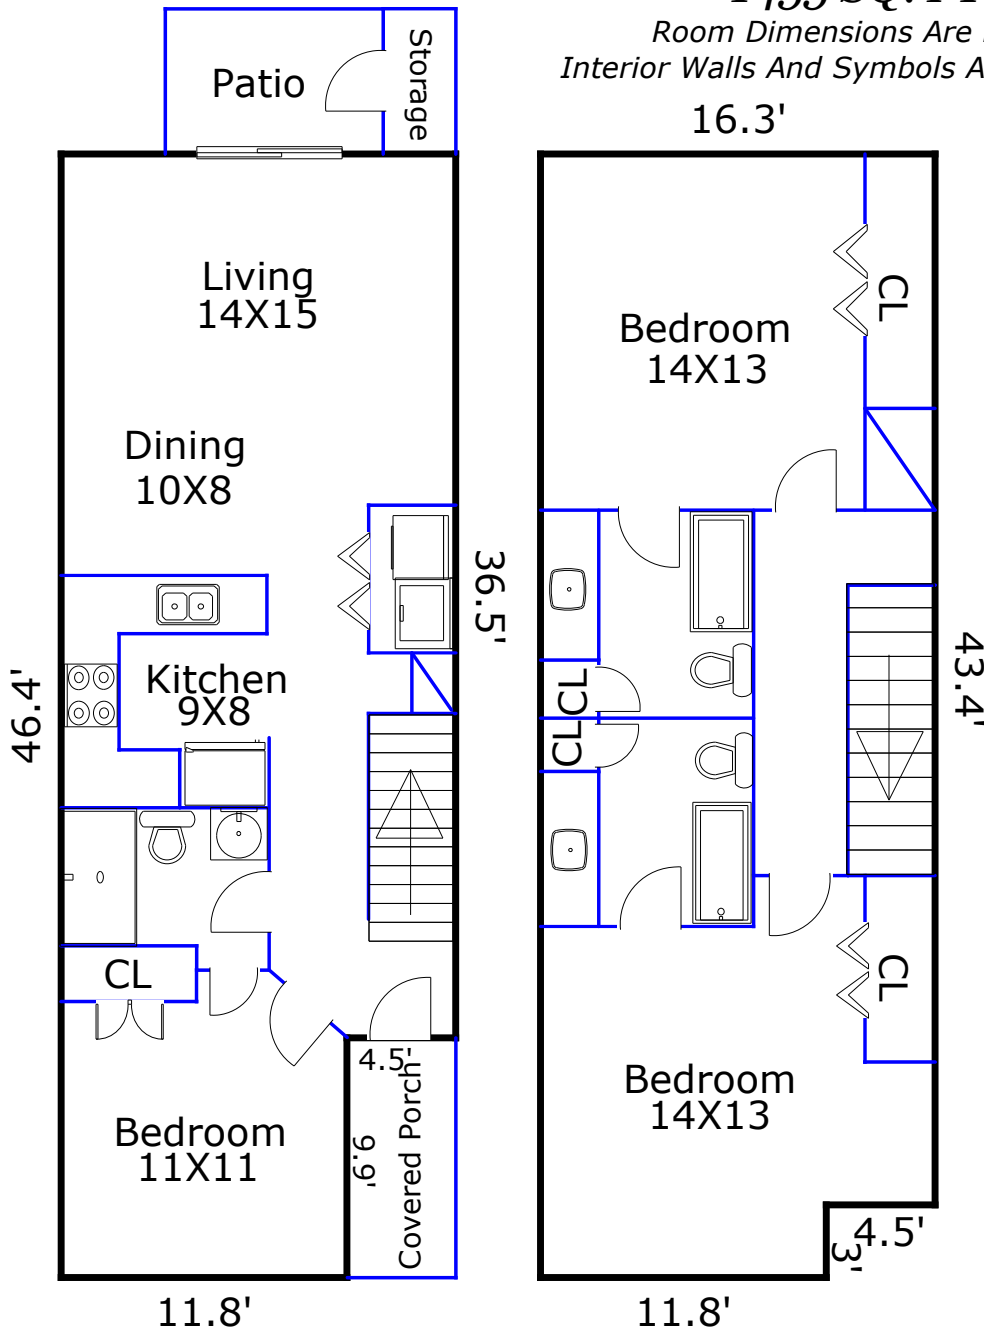

4330 Eleuthera Lane

1455 SQ. FT.

Room Dimensions Are Rounded
Interior Walls And Symbols Are Not To Scale

TOTAL Sketch by a la mode

Area Calculations Summary

Living Area	
First Floor	711.77 Sq ft
Second Floor	742.82 Sq ft
Total Living Area (Rounded):	1455 Sq ft