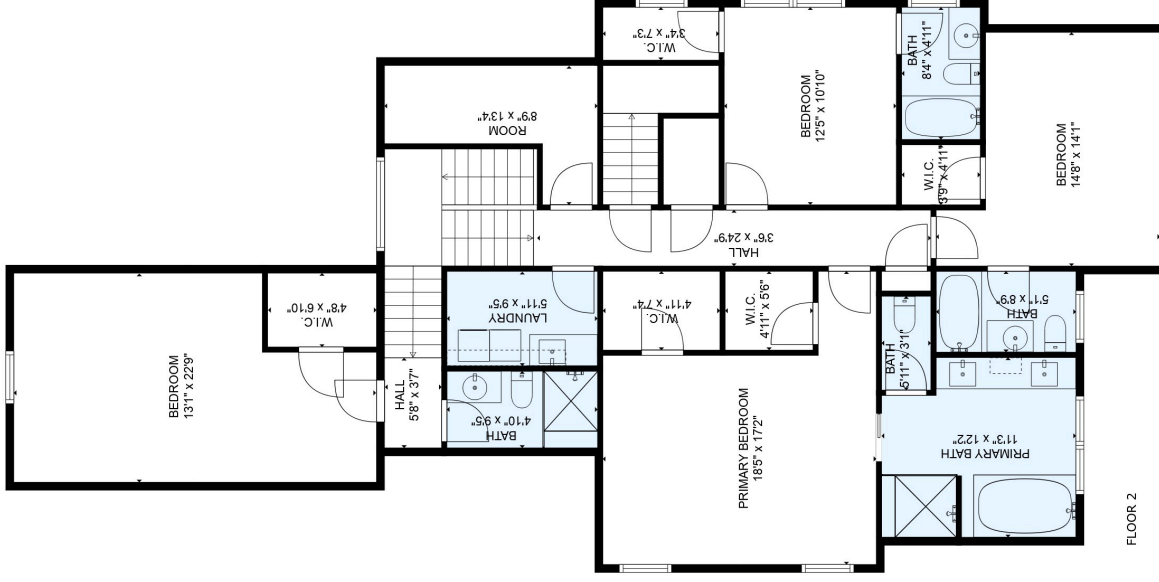

FLOOR 1

FLOOR 2

FLOOR 3

Total scanned area: 5330 sq. ft