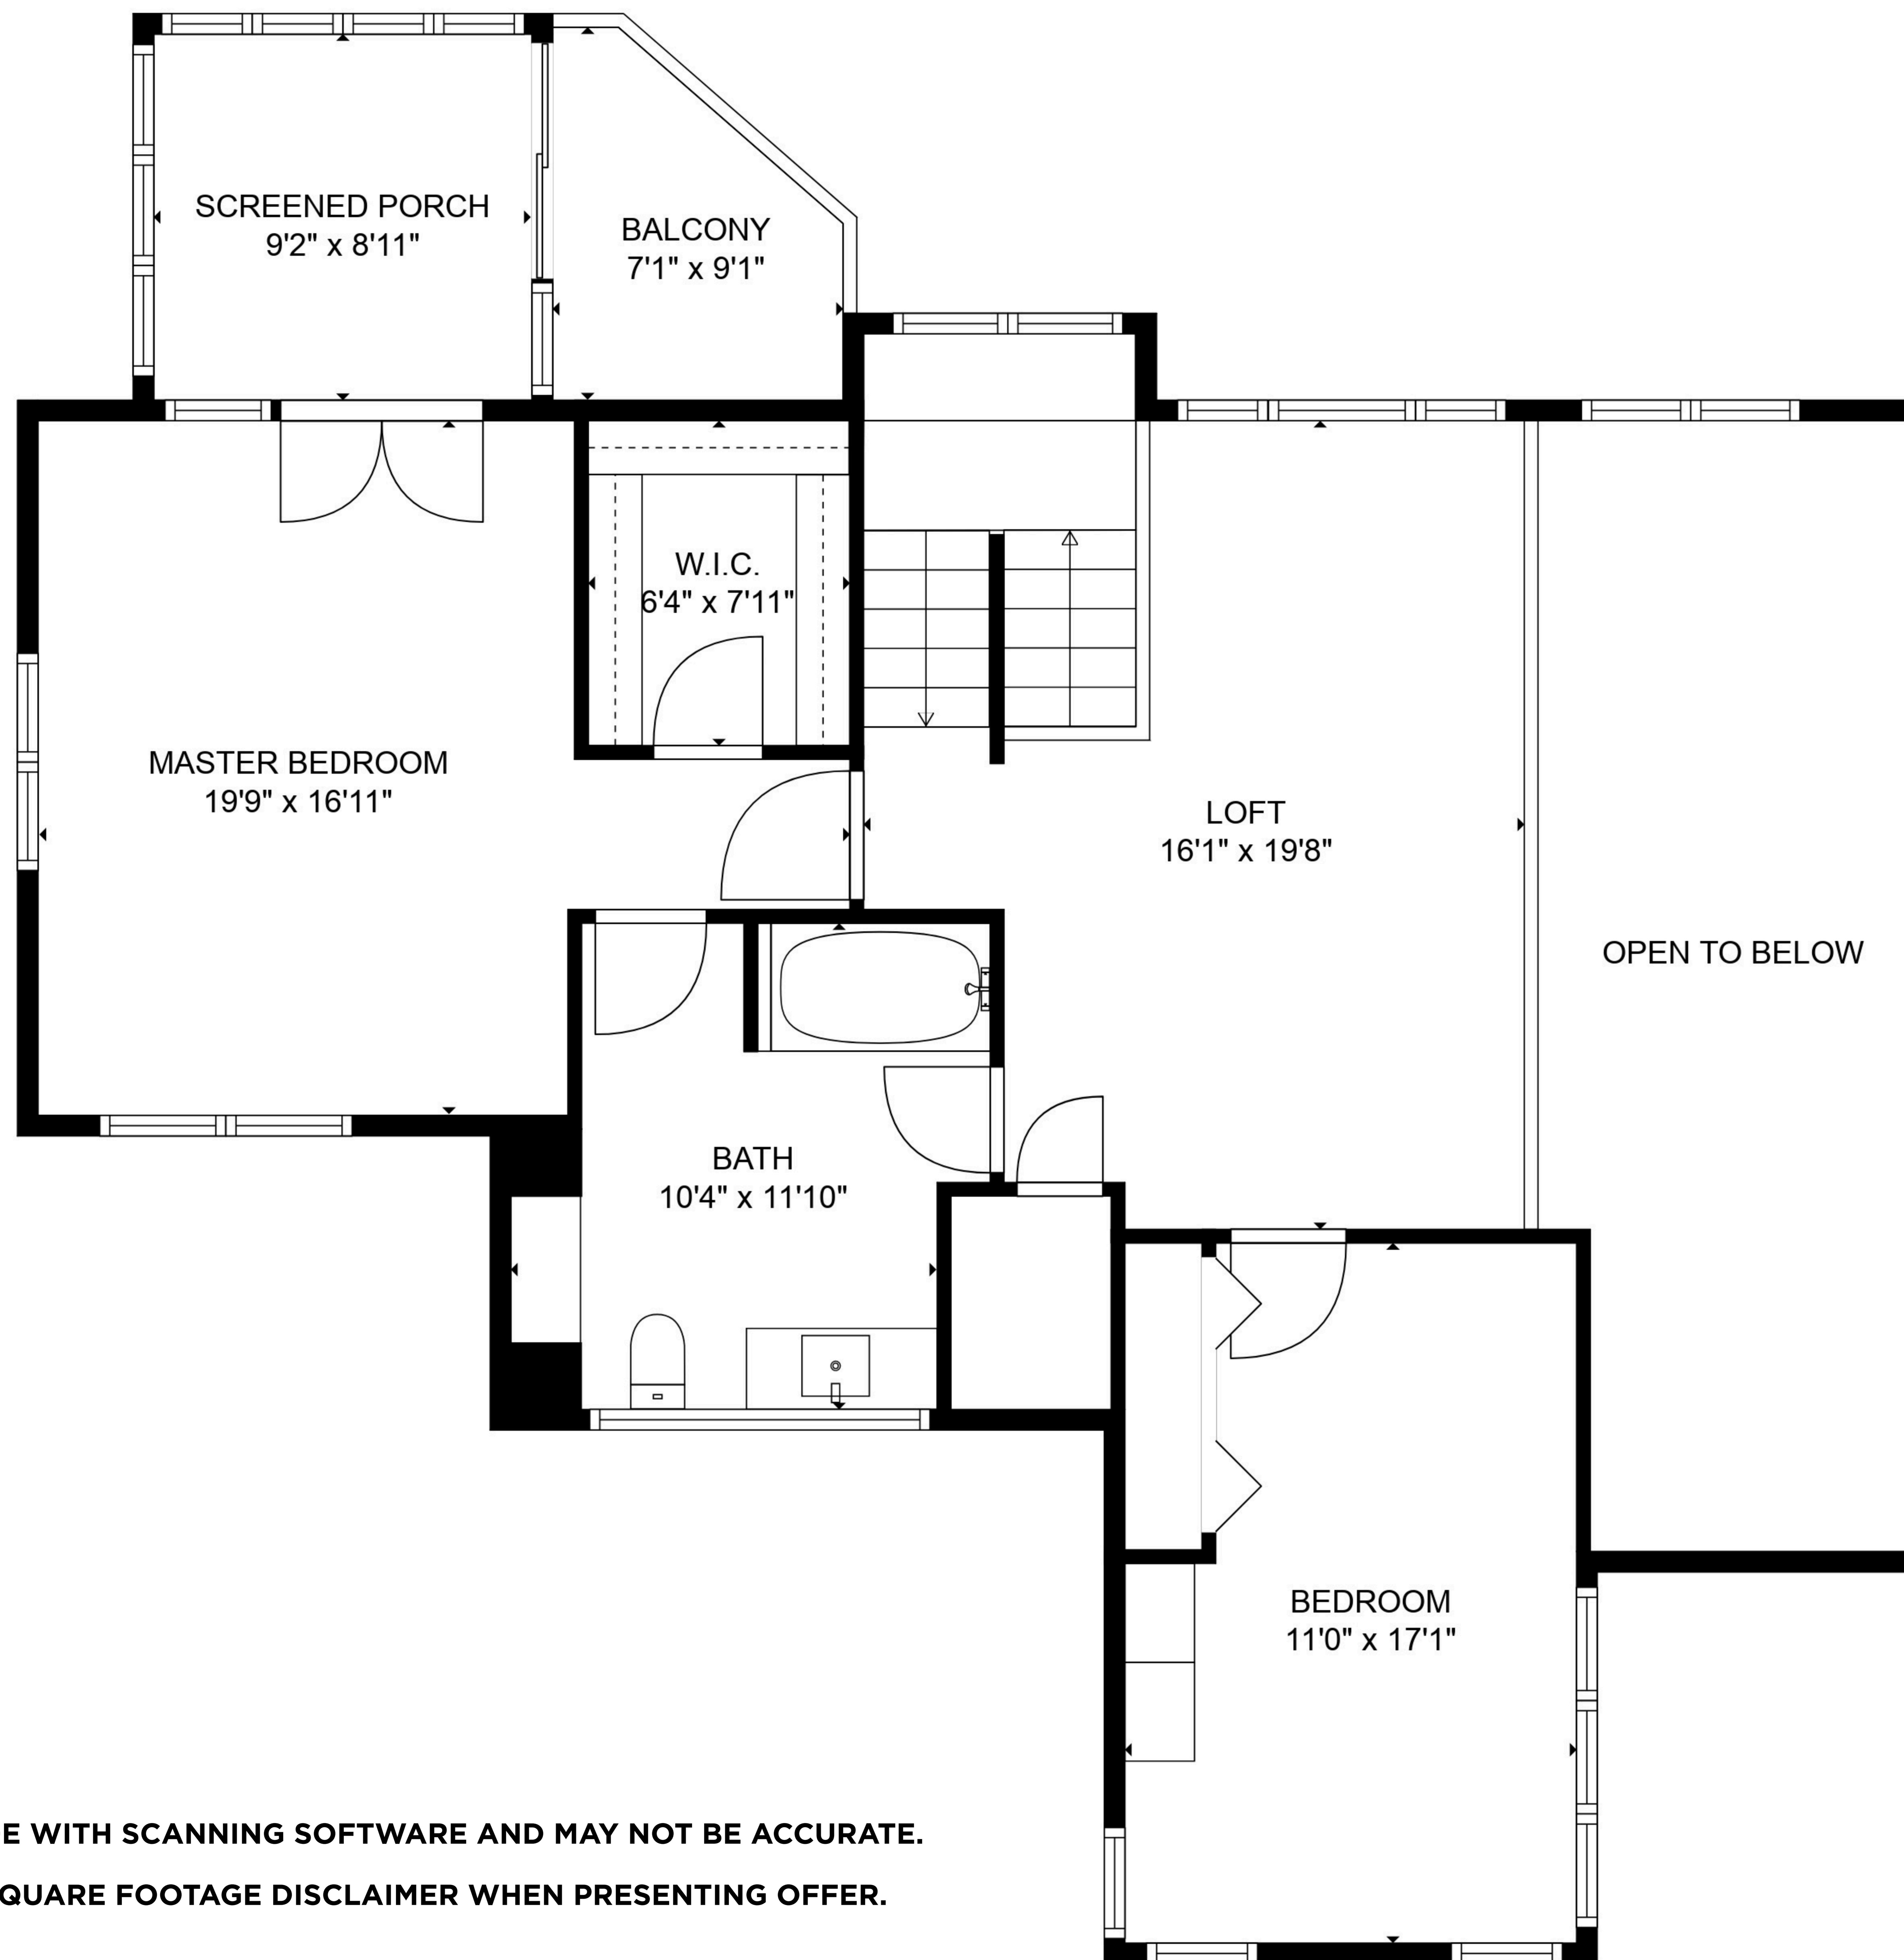

CALCULATIONS ARE MADE WITH SCANNING SOFTWARE AND MAY NOT BE ACCURATE.

PURCHASER TO SIGN SQUARE FOOTAGE DISCLAIMER WHEN PRESENTING OFFER.

TOTAL: 3242 sq. ft

Below Ground: 945 sq. ft, FLOOR 2: 1337 sq. ft, FLOOR 3: 960 sq. ft
EXCLUDED AREAS: PORCH: 69 sq. ft, SCREENED PORCH: 222 sq. ft, DECK: 278 sq. ft,
BALCONY: 51 sq. ft, OPEN TO BELOW: 236 sq. ft