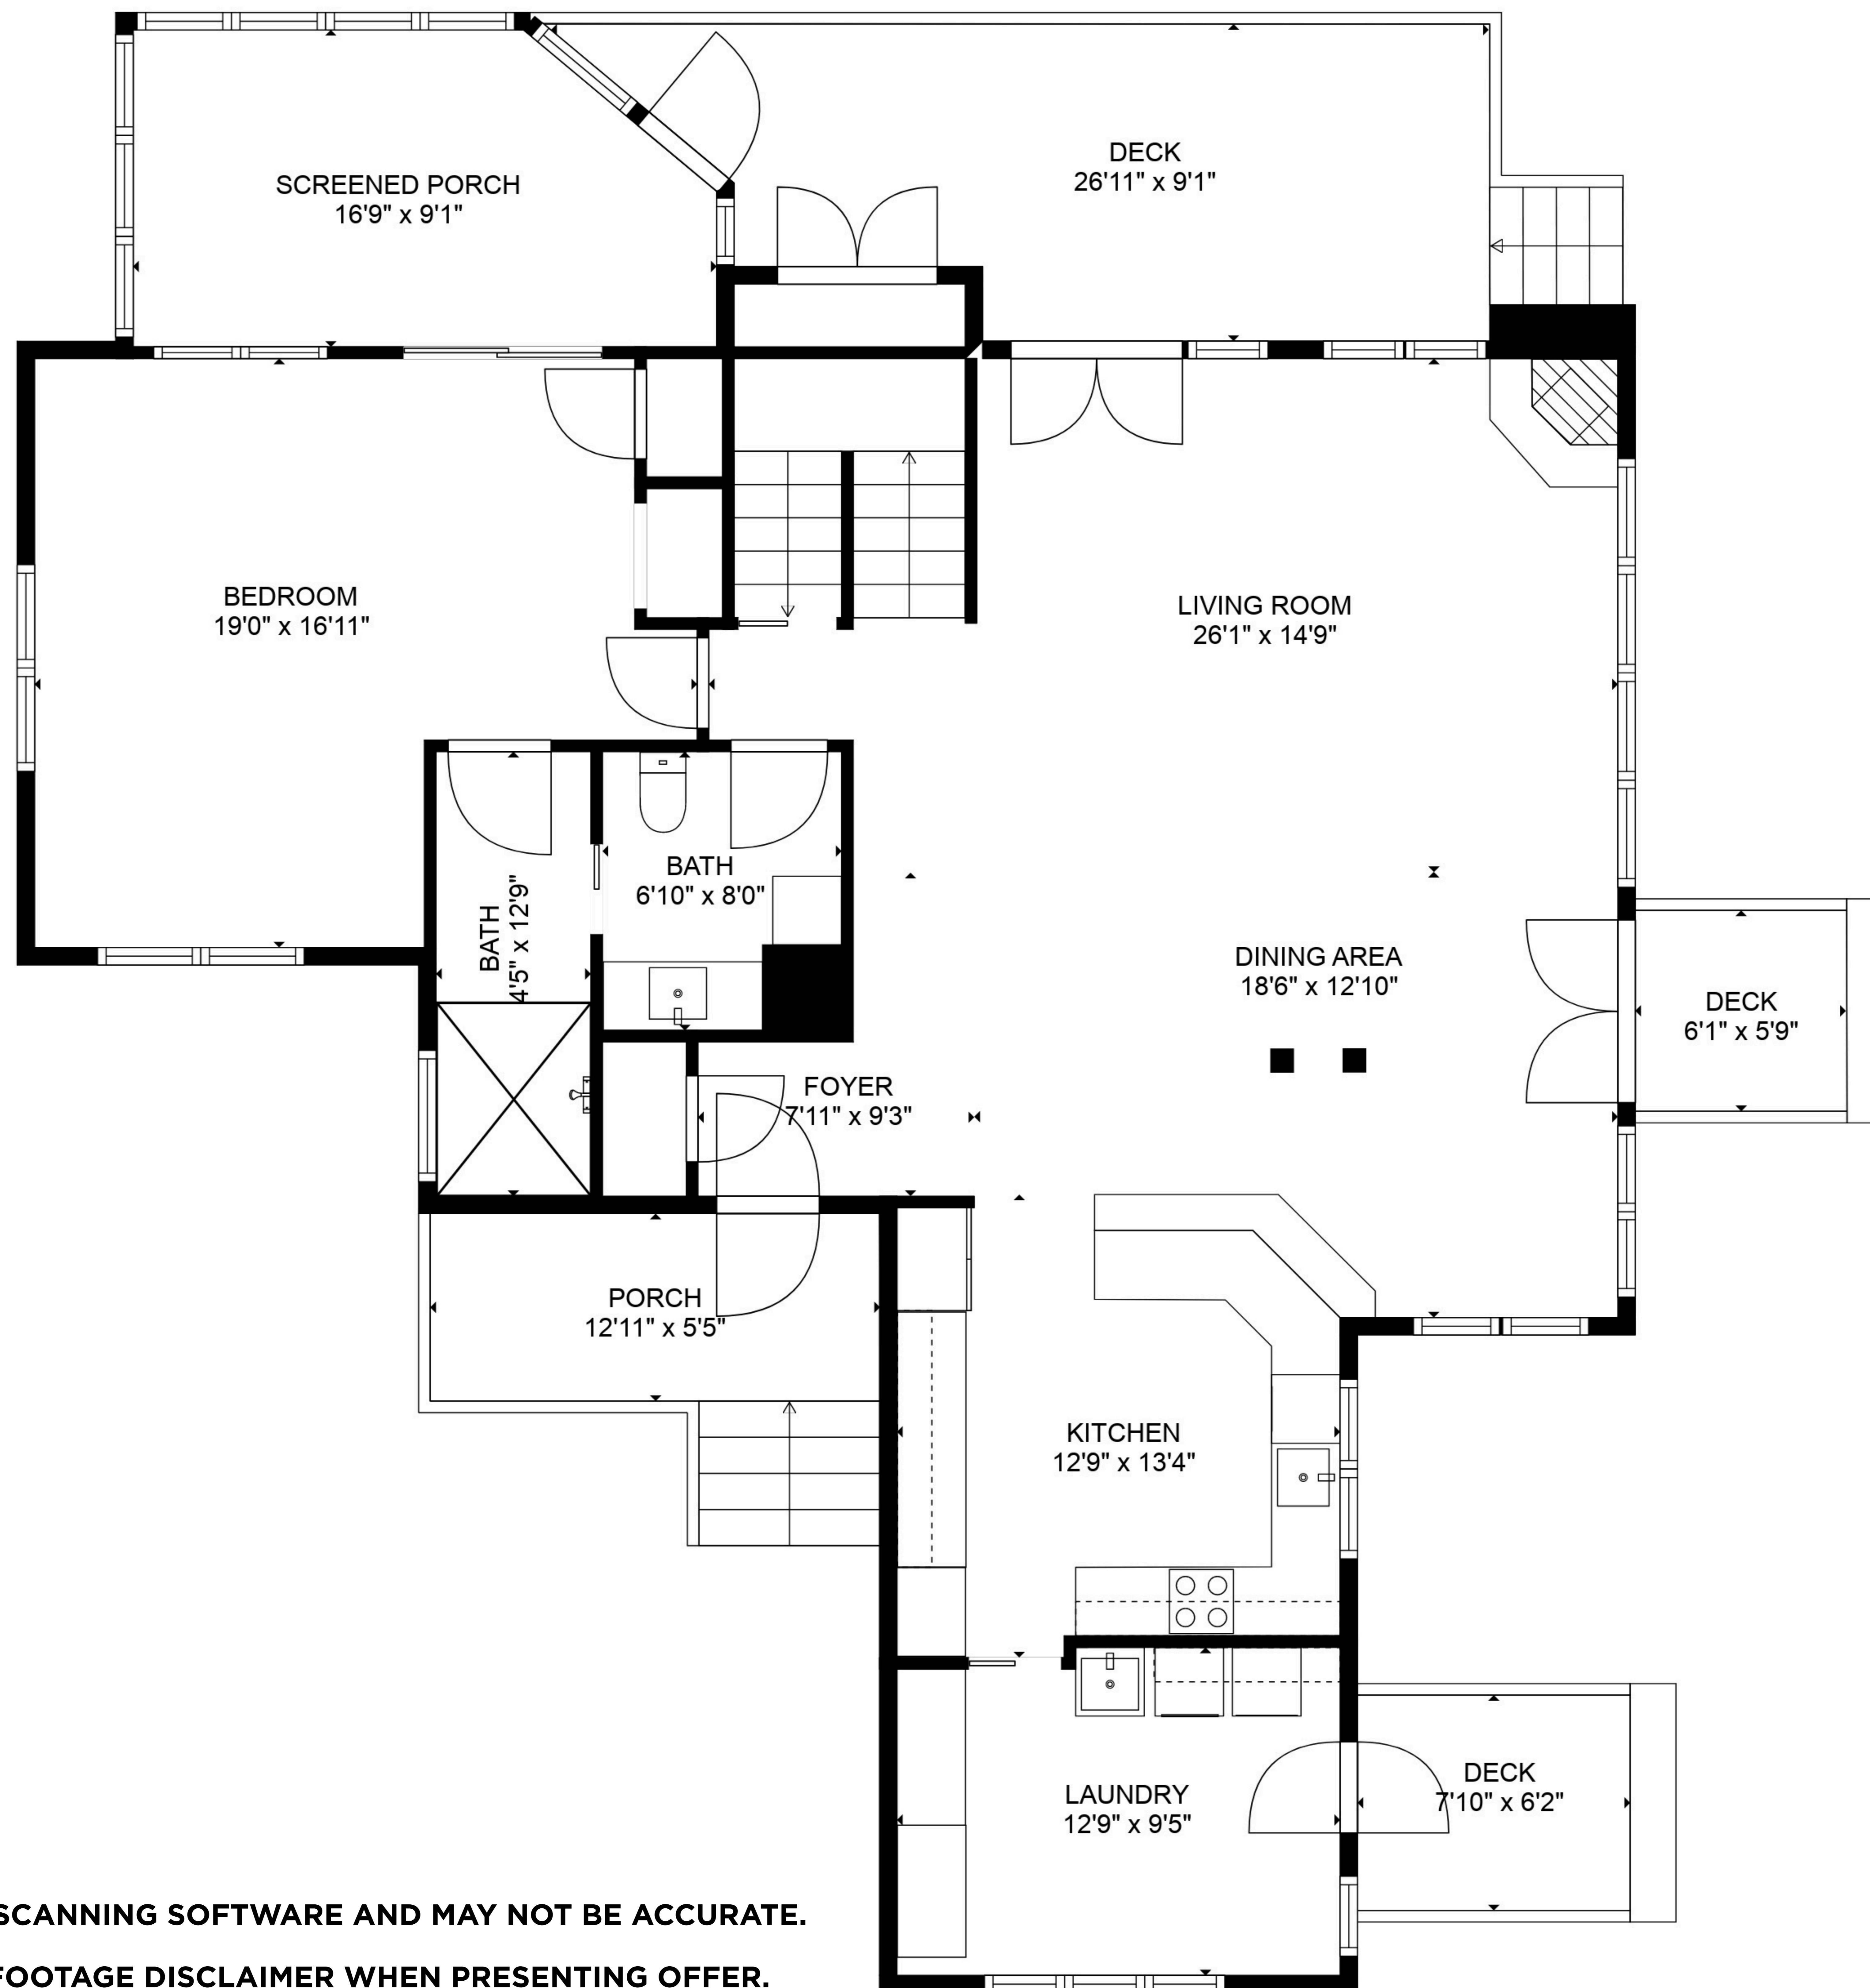

**CALCULATIONS ARE MADE WITH SCANNING SOFTWARE AND MAY NOT BE ACCURATE.
PURCHASER TO SIGN SQUARE FOOTAGE DISCLAIMER WHEN PRESENTING OFFER.**

TOTAL: 3242 sq. ft
 Below Ground: 945 sq. ft, FLOOR 2: 1337 sq. ft, FLOOR 3: 960 sq. ft
 EXCLUDED AREAS: PORCH: 69 sq. ft, SCREENED PORCH: 222 sq. ft, DECK: 278 sq. ft,
 BALCONY: 51 sq. ft, OPEN TO BELOW: 236 sq. ft

CALCULATIONS ARE MADE WITH SCANNING SOFTWARE AND MAY NOT BE ACCURATE.

PURCHASER TO SIGN SQUARE FOOTAGE DISCLAIMER WHEN PRESENTING OFFER.

TOTAL: 3242 sq. ft

Below Ground: 945 sq. ft, FLOOR 2: 1337 sq. ft, FLOOR 3: 960 sq. ft
 EXCLUDED AREAS: PORCH: 69 sq. ft, SCREENED PORCH: 222 sq. ft, DECK: 278 sq. ft,
 BALCONY: 51 sq. ft, OPEN TO BELOW: 236 sq. ft

TOTAL: 3242 sq. ft

Below Ground: 945 sq. ft, FLOOR 2: 1337 sq. ft, FLOOR 3: 960 sq. ft
 EXCLUDED AREAS: PORCH: 69 sq. ft, SCREENED PORCH: 222 sq. ft, DECK: 278 sq. ft,
 BALCONY: 51 sq. ft, OPEN TO BELOW: 236 sq. ft