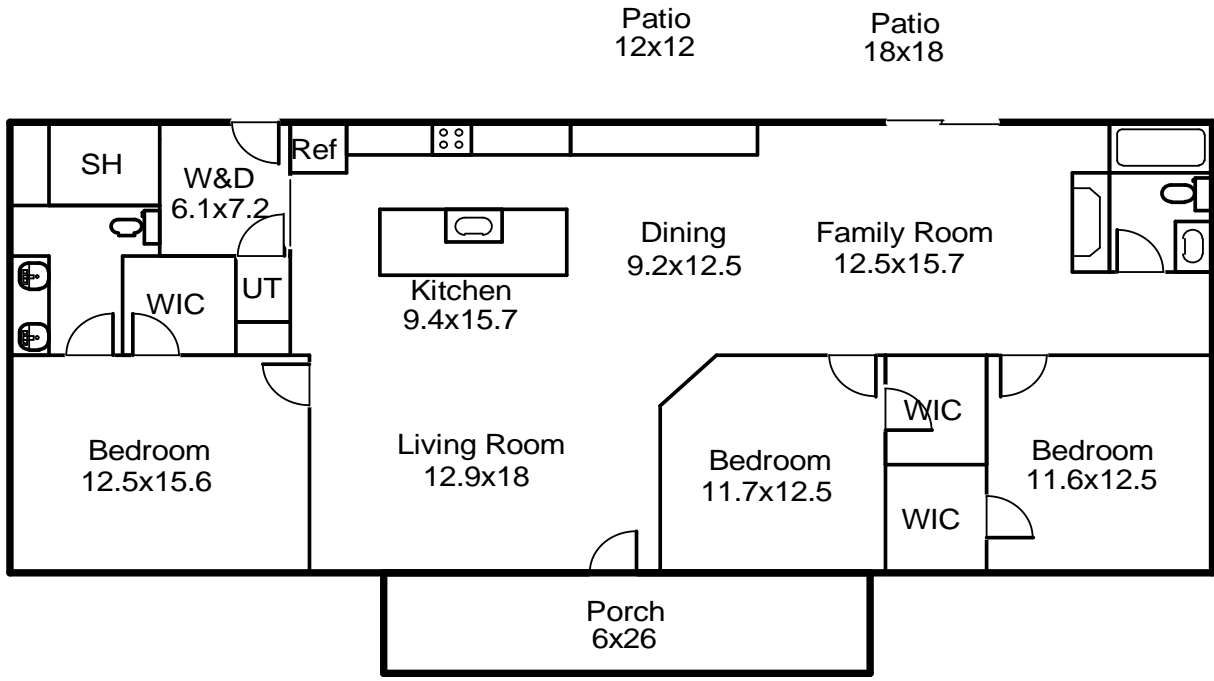

SKETCH ADDENDUM

Borrower or Owner			
Property Address 435 Dorcurt Hills			
City	Pittsboro	County	Chatham
State	NC	Zip Code	
Client	Wendy Tanson		

First Floor
1736 sq ft

SUMMARY	SQ FT AREA	PERIMETER	AREA CALCULATION DETAILS
Living Area First Floor	1736	183	First Floor 64.3 X 27.0 = 1736.1
Porches/Patios Porch	156	64	